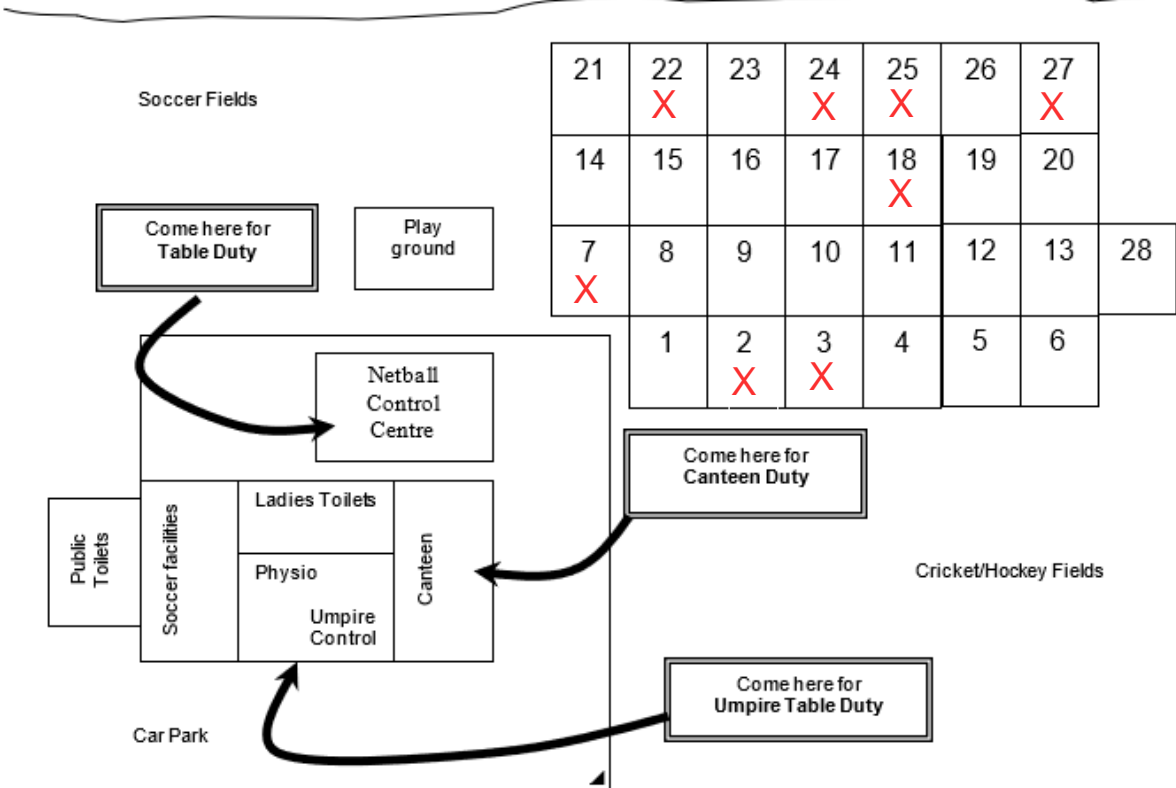

### Meadowbank Park Courts

Parramatta River

X = not playable

## BRUSH FARM COURT LAYOUT

Following is an aerial view of the grass courts at Brush Farm Park.